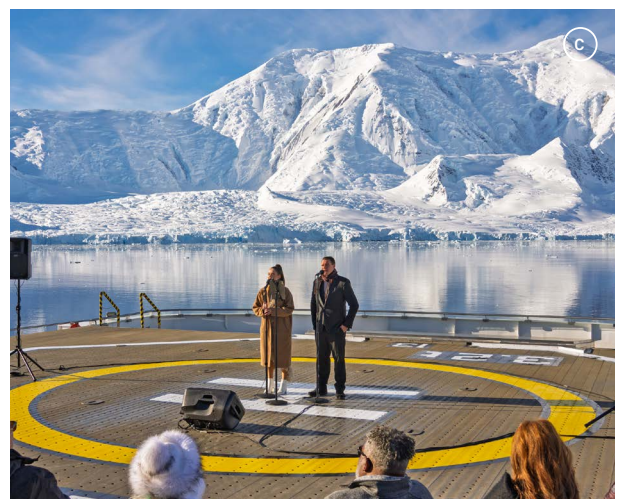

They provide deep immersion into local cultures, history and landscapes. Explore from the marina in select warm water destinations for swimming, snorkelling, kayaking and stand-up paddleboarding.

Expedition Voyages

Antarctica, Patagonia & the Arctic

On Expedition Voyages, venture to seldom-visited destinations and embark on enriching, all-inclusive Scenic Discovery excursions.

Gain deep insights into the history, landscapes and wildlife from an expert Discovery Team as you experience the remarkable sights of the polar regions by Zodiac, kayak or stand-up paddleboards. Plus, a complimentary parka is yours to keep.