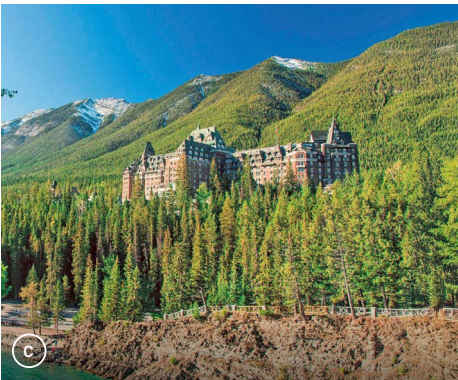

A pre-night is included on selected voyages. See individual itineraries for details.

Cruise Combinations

Popular cruise combinations.

Booking back-to-back cruises is a seamless way to extend your journey and experience each destination more deeply, with the luxury of time and thoughtfully connected itineraries.

To book call +44 161 234 2848 | Visit [scenic.cruises](https://www.scenic.cruises) | Contact your local Travel Agent

Enrich your world with Scenic

Scenic Sapphire, Avignon, France

For 40 years, the pursuit of wonder has led us to create unique and enriching itineraries across more than 60 countries. We invite you to join us, discovering more of the world on an all-inclusive river cruise or handcrafted land journey.