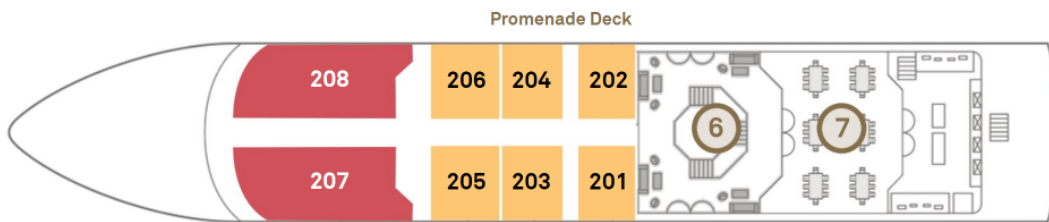

Sanctuary Sun Boat III

Renovated 2017 | Built 1993 | Passengers 34 | Cabins 17 | Crew 30

Suite Categories

Tower Deck	Promenade Deck	Nile Deck
R Royal Suite	P Presidential Suite	L Luxury Cabin
	LP Luxury Cabin	

Deck Plan

- | | |
|--------------------|------------------|
| ① Sun Deck | ⑤ Lower Sun Deck |
| ② Pool | ⑥ Reception |
| ③ Sahara Lounge | ⑦ Restaurant |
| ④ H. Carter Lounge | |