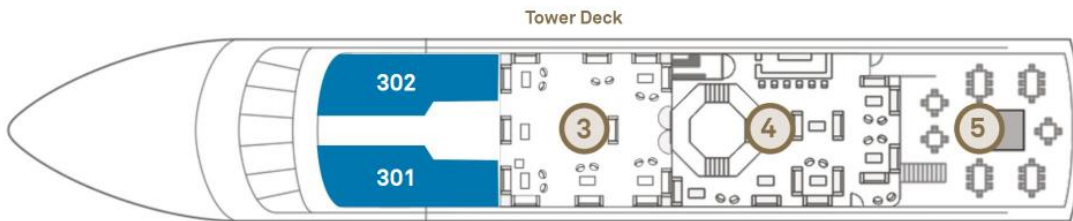

Sanctuary Sun Boat III

Renovated 2017 | Built 1993 | Passengers 34 | Cabins 17 | Crew 30

Suite Categories

Tower Deck	Promenade Deck	Nile Deck
R Royal Suite	P Presidential Suite	L Luxury Cabin
	LP Luxury Cabin	

Deck Plan

- | | |
|--------------------|------------------|
| ① Sun Deck | ⑤ Lower Sun Deck |
| ② Pool | ⑥ Reception |
| ③ Sahara Lounge | ⑦ Restaurant |
| ④ H. Carter Lounge | |